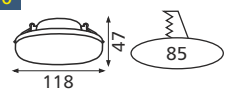

12W LED Champion Light
Lumen : CW : 1200
Packing Case : 40

PATH LIGHT - LED Pathlight- Swivel Light Polycarbonate Housing | Anti Glare Recessed Mounting

L-17 MRP : ₹ 350.00

3W LED Path Light
Dimensions : For direct fit into 5"x3" Box
Packing Case : 40