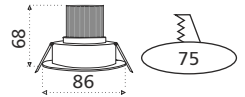

L-167 MRP : ₹ 1150.00

10W LED Omega COB
Lumen : CW : 660
Packing Case : 12
Driver : AL-41
Beam Angle : 24°