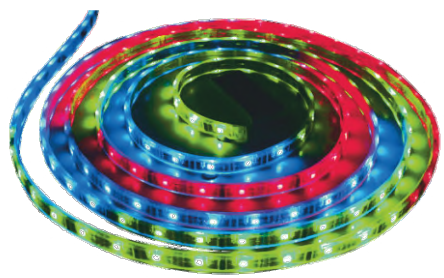

Application Area :
General Area, Reception, Home, Bars

5050 SMD	5 Meter Length	IP20 Dust / Insect protected	CRI >80	PF >0.95	4KV Surge Protection	(100-350V) AC 50Hz	Fluctuation Proof	2 YEAR WARRANTY

TWINKLE - Twinkle- 5 Metre Length LED Strip | 100% Copper wiring on flexible PCB Superior Adhesive for Easy Installation

L-901 MRP : ₹ 650.00

LED Strip Light - 60 LED/mtr
Lumen : CW - 1200
Power : 12W/Meter
Driver : AL-114 - MRP : 600.00
○ ● ● ● ●
MRP Does not include cost of power supply

Combo Pack - RGB Color Changing

L-921 MRP : ₹ 1550.00

LED Strip Light - 30 LED/mtr with Controller & Driver
Colour : **RGB** - Color Changing
Power : 5W/Meter
Driver : AL-114 - MRP : 600.00
● ● ●
MRP includes cost of power supply