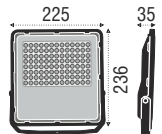

L-522 MRP : ₹ 3100.00 NEW

60W LED Optico Flood Light
Lumen : CW : 7000
Packing Case : 10
Driver : AL-90