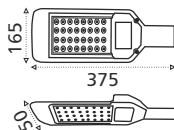

L-437L MRP : ₹ 2600.00

50W LED Lanser Street Light
Lumen : CW : 2600
Packing Case : 4
Driver : AL-90

NEW