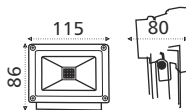

Color Changing With Remote

L-138 MRP : ₹ 1250.00

10W LED Sapphire Flood Light
Packing Case : 12