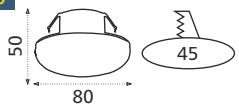

Application Area :

Office Space, Conference Room, General Area, Reception, Home

LED 2835	Non Adjustable	Narrow Beam	IP 20 Dust / Insect protected	CRI >80	PF >0.95	3KV Surge Protection	In-Built Driver	(100-350V) AC 50Hz	Colours Available CW NW WW	All dimension in mm	Fluctuation Proof	2 YEAR WARRANTY

CHAMPION - Rimless Backlit Downlight | Polycarbonate Housing | Glare Free Light Recessed Mounting into Junction Box

L-207 MRP : ₹ 250.00

6W LED Champion Light
Lumen : CW : 600
Packing Case : 120