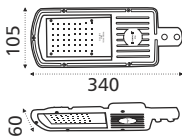

Automatic Day/Night Sensor for ON/Off Based on Ambient Light

L-255BS MRP : ₹ 2910.00

25W LED Sensor Street Light
Lumen : CW : 2500
Packing Case : 4
Driver : AL-99