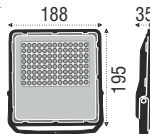

Application Area :
Facade, Monuments, Hoarding, Sports Complexes

LED 2835	Adjustable	Wide Beam	IP66 Dust / Insect protected	CRI >80	PF >0.95	10KV Surge Protection	(100-350V) AC 50Hz	Colours Available CW WW	All dimension in mm	Fluctuation Proof	2 YEAR WARRANTY

OPTICO - Non-Corrosive powder coated die-cast aluminium housing | PC Lens with Asymmetric/symmetric light distribution | Withstands upto 450V AC| Isolated Potted IP67 electronic LED driver with APFC, lower THD, Open Circuit Protection, Over Voltage Protection, Surge Voltage Protection upto 10kV With Built In SPD & other safety test | High Voltage cut-off at 320V

L-520 MRP : ₹ 2500.00 NEW

35W LED Optico Flood Light
Lumen : CW : 4000
Packing Case : 10
Driver : AL-77