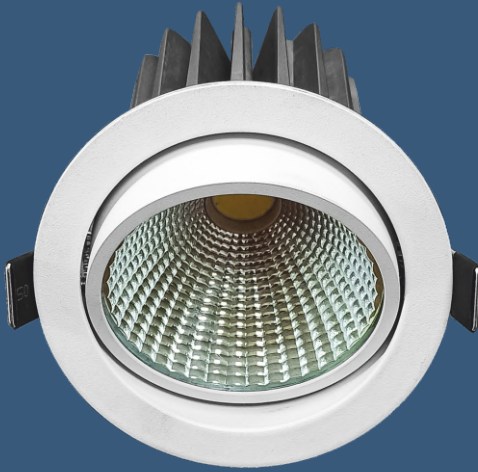

6W 15W 30W

DOWN LIGHT

SIGMA

Application Area :

Jewellery showrooms, Hotels, Restaurants, Fashion, Retail Stores

COB	Adjustable	Narrow Beam	IP20 Dust / Insect protected	CRI > 80	PF > 0.95	3KV Surge Protection	(100-350V) AC 50Hz	Colours Available CW NW WW	All dimension in mm	Fluctuation Proof	2 YEAR WARRANTY

SIGMA - Deep COB Downlight | Adjustable Focus | Aluminum Housing Diamond Cut reflector | Recessed Downlight

L-315 MRP : ₹ 970.00

6W LED Sigma COB
Lumen : CW : 400
Packing Case : 20
Driver : AL-12
Beam Angle : 24°

L-317 MRP : ₹ 2300.00

30W LED Sigma COB
Lumen : CW : 2600
Packing Case : 8
Driver : AL-94
Beam Angle : 36°