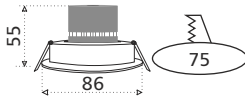

SOLITAIRE - Tiltable Focus Downlight | Aluminum Housing | Diamond Cut reflector Recessed Downlight

L-174 MRP : ₹ 880.00

6W LED Solitaire COB
Lumen : CW : 430
Packing Case : 20
Driver : AL-12
Beam Angle : 24°