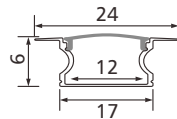

L-1706 (R) MRP : ₹ 200.00

LED Profile - 17X06 mm
Mounting : Recessed
Used With : L-801, L-804, L-806
L-901, L-921
Packing Case : As per order