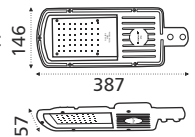

L-429BS MRP : ₹ 6650.00

100W LED Sensor Street Light
Lumen : CW : 11000
Packing Case : 4
Driver : AL-80X2