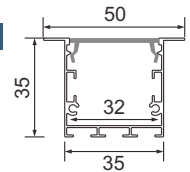

L-3535 (R) MRP : ₹ 550.00

LED Profile - 35X35 mm
Mounting : Recessed
Used With : L-804, L-807
Packing Case : As per order