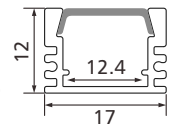

L-1712 (S) MRP : ₹ 230.00

LED Profile - 17X12 mm
Mounting : Surface
Used With : L-801, L-804, L-806
Packing Case : As per order

Application Area :
General Area, Reception, Home, Bars

SPARKLE - 5 Metre Length LED Strip | 100% Copper wiring on flexible PCB | Superior Adhesive for Easy Installation