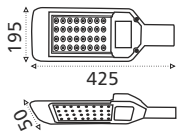

L-438L MRP : ₹ 3800.00

100W LED Lanser Street Light
Lumen : CW : 10000
Packing Case : 4
Driver : AL-90X2

NEW