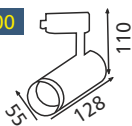

TRACK LIGHT - Track COB Spotlight - Adjustable to 360 degrees | Focus Spotlight Aluminum Housing | Black and White Body Colour | Track Channel Mounted

Available in White & Black Body

L-402 MRP : ₹ 1400.00

10W LED Track Light

Lumen : CW - 750

Packing Case : 12

Beam Angle : 24°

Black Body Cat No : L-409