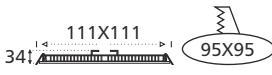

L-91   **MRP : ₹ 580.00**

6W LED Premium Panel Square

Lumen : CW : 430

Packing Case : 20

Driver : AL-23