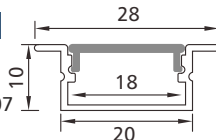

L-2010 (R) MRP : ₹ 230.00

LED Profile - 20X10 mm
Mounting : Recessed
Used With : L-801, L-804, L-807
Packing Case : As per order