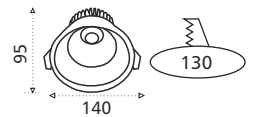

L-307 MRP : ₹ 2100.00

24W LED Sky COB
Lumen : CW : 1950
Packing Case : 8
Driver : AL-79
Beam Angle : 24°