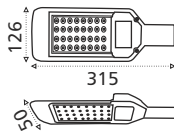

30W 50W 100W

STREET LIGHT

LANSER

Application Area :
Facade, Monuments, Hoarding, Sports Complexes

LED 2835	Non Adjustable	Wide Beam	IP 66 Dust / Insect protected	CRI >80	PF >0.95	10KV Surge Protection	(100-350V) AC 50Hz	Colours Available CW WW	All dimension in mm	Fluctuation Proof	2 YEAR WARRANTY

LANSER - Pressure die-cast aluminium alloy housing | Polyester powder coated grey finish with anti corrosion treatment | High efficiency polycarbonate UV stablized cover with integrated Lens to ensure Asymmetrical batwing light distribution Withstands upto 450V AC | Isolated Potted IP67 electronic LED driver with APFC, lower THD, Open Circuit Protection, Over Voltage Protection, Surge Voltage Protection upto 10kV With Built In SPD & other safety test | High Voltage cut-off at 320V Pole Mounting with Arm dia of 45mm(max)

L-436L MRP : ₹ 2200.00

30W LED Lanser Street Light
Lumen : CW : 3000
Packing Case : 4
Driver : AL-87

NEW

L-438L MRP : ₹ 3800.00

100W LED Lanser Street Light
Lumen : CW : 10000
Packing Case : 4
Driver : AL-90X2

NEW

L-437L MRP : ₹ 2600.00

50W LED Lanser Street Light
Lumen : CW : 2600
Packing Case : 4
Driver : AL-90

NEW

Note : Available with Automatic Day / Night Sensor at Rs.600.00 Extra