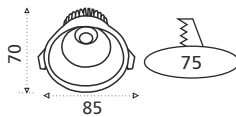

SKY - Deep COB Downlight | Aluminum Housing | Diamond Cut reflector Recessed Downlight

L-303 MRP : ₹ 930.00

6W LED Sky COB
Lumen : CW : 400
Packing Case : 20
Driver : AL-12
Beam Angle : 24°