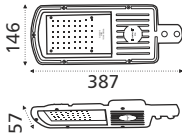

L-261BS MRP : ₹ 3570.00

45W LED Sensor Street Light
Lumen : CW : 5400
Packing Case : 4
Driver : AL-80