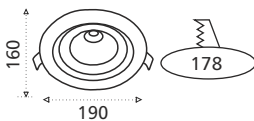

L-195 MRP : ₹ 3900.00

25W LED Zoom COB
Lumen : CW : 1875
Packing Case : 8
Driver : AL-76
Beam Angle : 40°