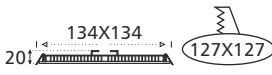

L-92   **MRP : ₹ 800.00**

12W LED Premium Panel Square

Lumen : CW : 820

Packing Case : 12

Driver : AL-44