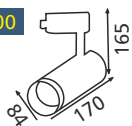

L-404 MRP : ₹ 2400.00

20W LED Track Light

Lumen : CW - 1800

Packing Case : 6

Beam Angle : 36°

Black Body Cat No : L-408