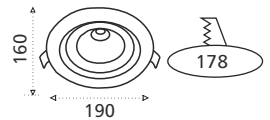

L-197 MRP : ₹ 4950.00

35W LED Zoom COB
Lumen : CW : 2650
Packing Case : 8
Driver : AL-77
Beam Angle : 40°