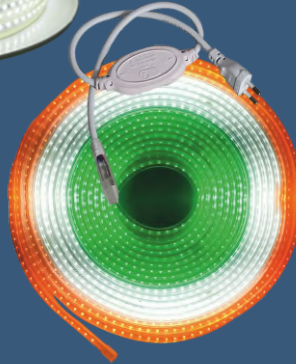

Application Area :
General Area, Reception, Home, Bars

2835 SMD	120 LED Per Meter	9W/M	IP66 Dust / Insect protected	WARRANTY 2 YEAR

**ROPE LIGHT - AC LED Strip | 120 LED per metre | 24 Lumen LED for brighter output
Even Light spread with 120° degree viewing angle**

FESTIVA

L-953   MRP : ₹ 7600.00

LED Rope Light - Power : 400W (9W/Meter)

Colour : CW/WW/B/O/G

Length : 45 Meter

LED : SMD 2835 - 120 LED/mtr

MRP Include one set of AL-952

A.C. LED Strip Plug & Accessories

AL-952   MRP : ₹ 320.00

Rope Light A.C. Plug - 1N,

Connecting Pins-2N

End Caps - 2N, Clips - 4N

Power : Upto 450W