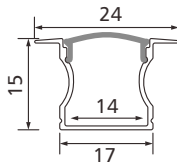

PROFILE - Extruded Aluminum channel with diffuser for use with LED Striplight

MRP Without LED & Without Driver For 1 Meter
(Available in 1M / 2M / 3M)

L-1715 (R) MRP : ₹ 230.00

LED Profile - 17X15 mm
Mounting : Recessed
Used With : L-801, L-804, L-806
L-901, L-921
Packing Case : As per order