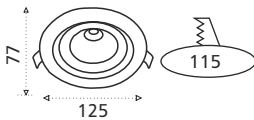

L-192 MRP : ₹ 2150.00

10W LED Zoom COB
Lumen : CW : 750
Packing Case : 8
Driver : AL-76
Beam Angle : 40°